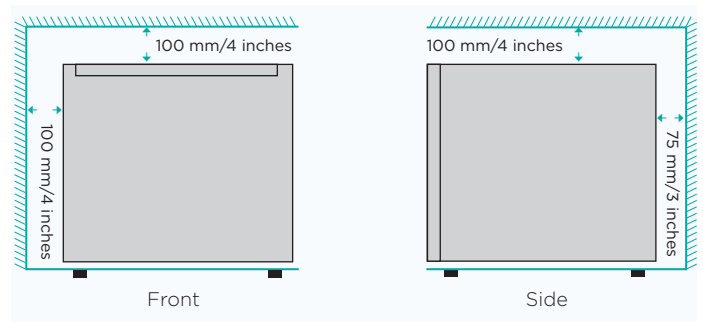

TECHNICAL SPECIFICATIONS

Performance	
Hisense-Model	RR17D6ABE
Total-Capacity (cu.ft)	1.7
Capacity (Freezer/refrigerator)	0.2/1.5
Energy Efficiency Class	Energy Star
Power consumption (kw.h/year)	208
Noise Level in dB(A)	43 dB(A)
Electrical	
Voltage / Frequency / Amps	115V/ 60 Hz / 0.8 Amps
General Features	
Temp. Control	Manual
Defrosting	Manual
No. of Doors	1
Reversible Door	Yes
Adjustable Leg	Yes
Handle	Pocket Handle
Finish	Paint
Lock	None
Color	Black (others special order)
Refrigerant	R600a
Foam Blowing Agent	Cyclopentane
Refrigeration compartment	
Temperature range	32-48F°
Multi-flow Air	No
Door Basket/ Bin	two bins (2L bottle)
Interior Lamp	No
Shelves	1 wire shelf
Vegetable Crisper	No
Full-width Pantry	No
Pantry Humidity Control	No
Freezer Compartment	
Temperature range	21-32 F°
Ice Maker	No
Ice Tray	Yes
Slider Drawer	No
Door Basket/Bin	No
Interior Lamp	No
Approvals	
Safety	ETL
Energy	Energy Star / CEC

Shipping	
Unit Dimension WxDxH (mm)	439 X 470 X 510
Carton Dimension WxDXH (mm)	468 x 499 x 547
Net Weight /Gross Weight (Kg)	14.8 / 17.0
Unit Dimension WxDxH (inch)	17.3 X 18.5 X 20.1
Carton Dimension WxDXH (inch)	18.4 X 19.6 X 21.5
Net Weight /Gross Weight (lbs)	32.6 / 37.5
Loading (40' HC)	569
Loading (53')	835
Warranty/UPC	
Parts & Labor	1 years
UPC	857603006560

Installation Requirements

All product, product specifications, and data are subject to change without notice to improve reliability, function, design or otherwise. ©2017 Hisense USA. All rights reserved

Hisense USA Corporation
7310 McGinnis Ferry Road, Suwanee, GA, 30024
1-877-465-3566
www.hisense-usa.com