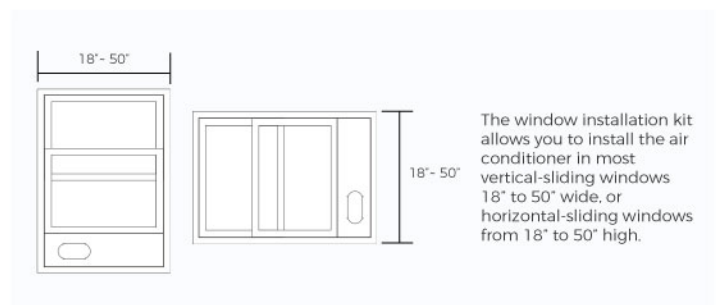

Window Size

All product, product specifications, and data are subject to change without notice to improve reliability, function, design or otherwise.

©2019 Hisense USA, All rights reserved

Hisense USA Corporation
7310 McGinnis Ferry Road, Suwanee, GA, 30024
1-877-465-3566
www.hisense-usa.com