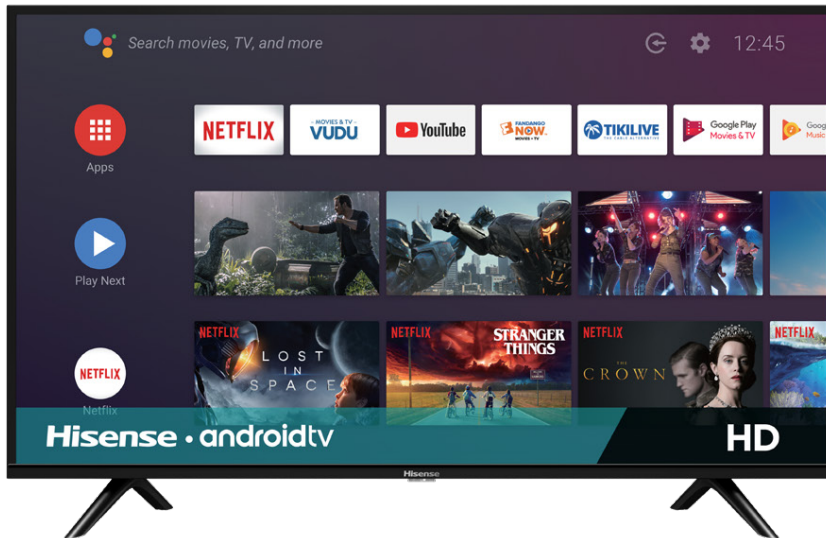

Hisense

HD

32 Inches

H55 Series HD SMART TV

MODEL 32H5590F

I'm a perfect fit because I'm flat out awesome

The H55 Series HD Smart TV is an entertainment must-have that features an Android Operating System (OS) and works with Google Assistant so that you can control the TV without ever leaving your couch. Other details include DTS Studio Sound for crisp sound, Bluetooth® Audio to stream music without the fuss of wires, and a voice remote. The screen size make it ideal for smaller rooms—and budgets.

HD RESOLUTION

High Definition 720p resolution delivers a sharp and detailed picture for better clarity.

WORKS WITH GOOGLE ASSISTANT

The H55 Series has an Android OS with built-in apps and works with Google Assistant devices you already own.

DTS STUDIO SOUND

DTS Studio Sound creates virtual surround sound for a crisp and immersive audio experience.

BLUETOOTH AUDIO

Stream your favorite music to Bluetooth, soundbar, or headphone devices.

MOTION RATE 120