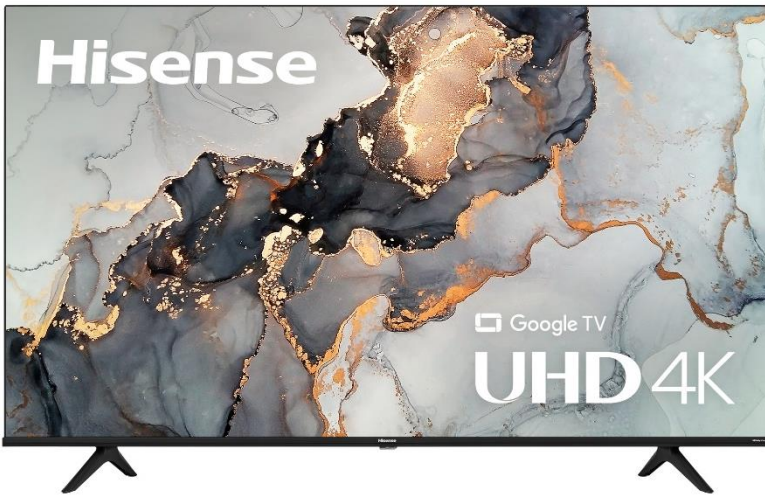

# 4K ULTRAHD

The 2022 Hisense A6 series adds more picture quality enhancements and an operating system upgrade for the perfect 4K fit for consumers looking for options and affordability. Adding FilmMaker Mode reproduces movie content the way the director originally intended and adding Game Mode Plus with variable refresh rate at 4K 60Hz and auto low latency mode keeps the A6 series at pace with next-generation game consoles. The A6 series also maintains DTS Virtual:X audio technology and Chromecast built-in for fuller audio and video casting capabilities. These advancements are available in all sizes and position the A6 series as the “go-to” Hisense television for the perfect 4K fit.