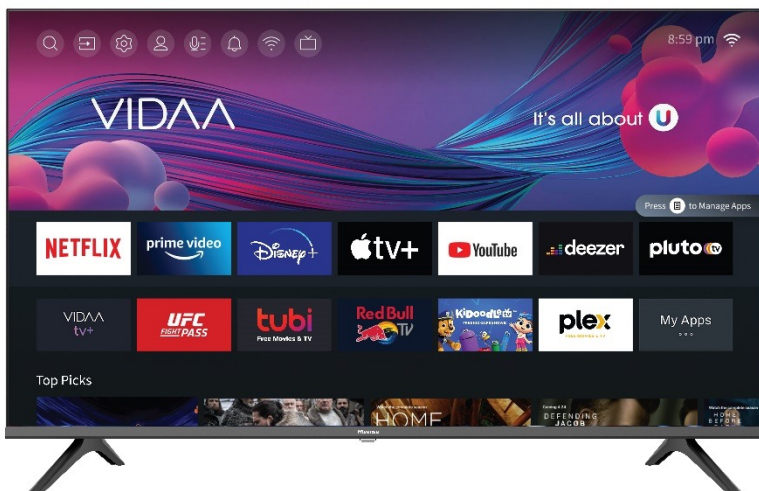

# Hisense

32  
inches

A4 Series Hisense Vidaa TV

MODEL 32A4GV

Diagonal size: 31.5 inches

more clear, more defined

The A4 Series HD Smart TV is an entertainment must-have that features tons of built-in apps via the Hisense Smart Platform - VIDAA, making it easier than ever to personalize your entertainment experience. Other details include DTS Virtual X for crisp audio, and Motion Rate 120 keeps up with the fastest sports, movies and gaming. The screen size also makes it ideal for smaller rooms and budgets.

### HD Resolution

High Definition 720p resolution delivers a sharp and detailed picture for better clarity.

### Vidaa OS

Open a world of content through Hisense's Vidaa OS smart platform. With hundreds of apps at your disposal, getting to your favorite TV show, movie, or game is simple and intuitive.

### Works with Alexa

Quickly access entertainment and control your TV with an Alexa device that you already own. With the touch of your remote or a simple voice command, turn on and off the TV, change channels, and much more.