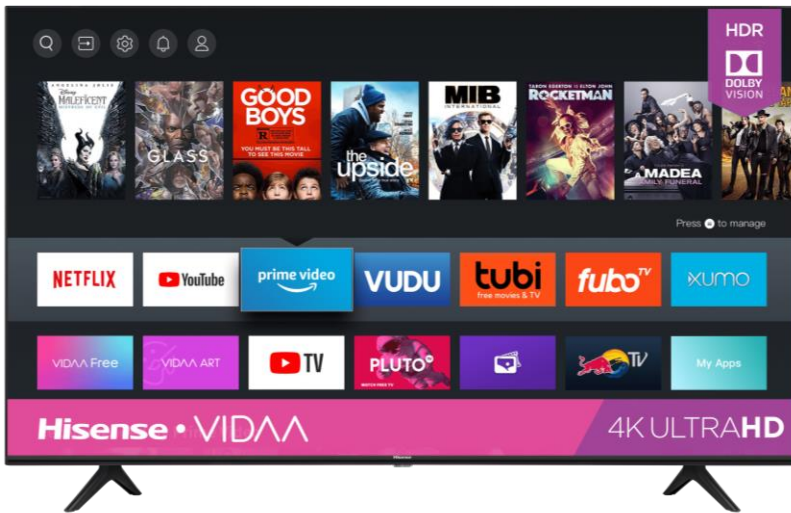

Hisense

65
inches

A6 Series Hisense Vidaa TV

MODEL 65A6GV

4K ULTRAHD

more clear, more defined

With four times more pixels (8.3 million) than standard high-definition TV's, the Hisense A6 Series 4K Ultra HD Smart TV is built to deliver bright colors and rich contrast. HDR* technology maximizes brightness, the UHD Upscaler brings lower resolution content as close to 4K as possible, and Motion Rate 120 keeps up with the fastest sports, movies and 4K gaming. This series also comes with tons of built-in apps via the Hisense Smart Platform (VIDAA OS), making it easier than ever to personalize your entertainment experience.

4K UltraHD

Delivers more than four times the resolution of a regular 1080p high-definition screen. Along with over 8.3 million pixels, inside you'll find a powerful full array LED backlight at work creating a sharper, more colorful picture.

Vidaa OS

Open a world of content through Hisense's Vidaa OS smart platform. With hundreds of apps at your disposal, getting to your favorite TV show, movie, or game is simple and intuitive.

Works with Alexa