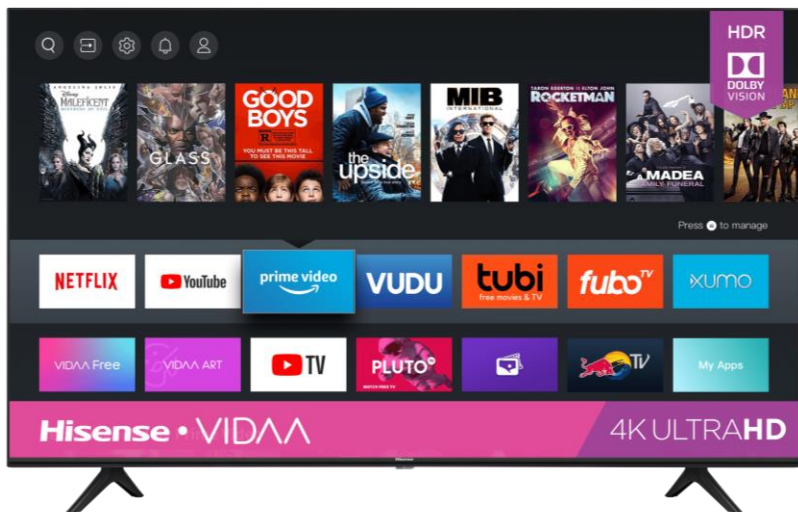

Hisense

55
inches

A6 Series Hisense Vidaa TV

MODEL 55A6GV

4K ULTRAHD

more clear, more defined

With four times more pixels (8.3 million) than standard high-definition TV's, the Hisense A6 Series 4K Ultra HD Smart TV is built to deliver bright colors and rich contrast. HDR* technology maximizes brightness, the UHD Upscaler brings lower resolution content as close to 4K as possible, and Motion Rate 120 keeps up with the fastest sports, movies and 4K gaming. This series also comes with tons of built-in apps via the Hisense Smart Platform (VIDAA OS), making it easier than ever to personalize your entertainment experience.

4K UltraHD

Delivers more than four times the resolution of a regular 1080p high-definition screen. Along with over 8.3 million pixels, inside you'll find a powerful full array LED backlight at work creating a sharper, more colorful picture.