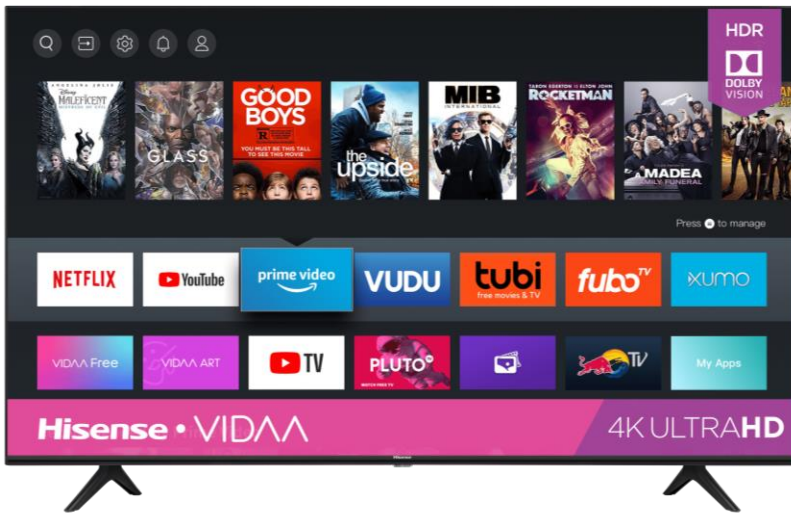

Hisense

50
inches

A6 Series Hisense Vidaa TV

MODEL 50A6GV

4K ULTRAHD

more clear, more defined

With four times more pixels (8.3 million) than standard high-definition TV's, the Hisense A6 Series 4K Ultra HD Smart TV is built to deliver bright colors and rich contrast. HDR* technology maximizes brightness, the UHD Upscaler brings lower resolution content as close to 4K as possible, and Motion Rate 120 keeps up with the fastest sports, movies and 4K gaming. This series also comes with tons of built-in apps via the Hisense Smart Platform (VIDAA OS), making it easier than ever to personalize your entertainment experience.

4K UltraHD

Delivers more than four times the resolution of a regular 1080p high-definition screen. Along with over 8.3 million pixels, inside you'll find a powerful full array LED backlight at work creating a sharper, more colorful picture.

Vidaa OS

Open a world of content through Hisense's Vidaa OS smart platform. With hundreds of apps at your disposal, getting to your favorite TV show, movie, or game is simple and intuitive.

Works with Alexa