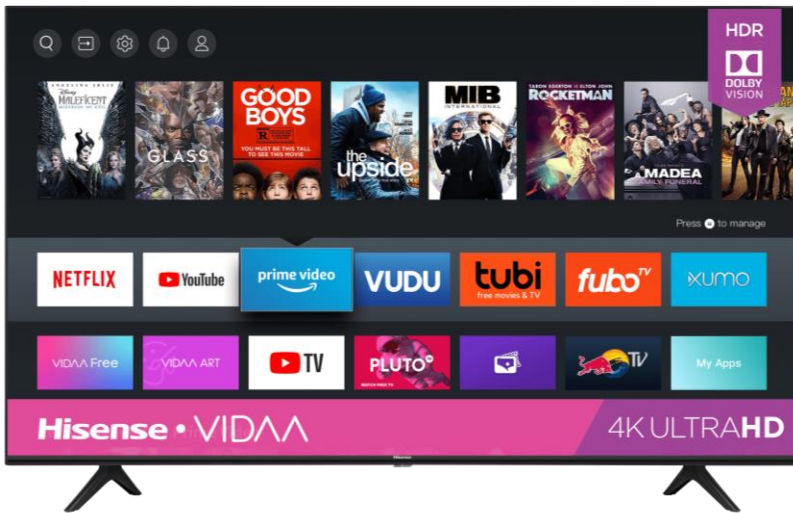

Hisense

43
inches

A6 Series Hisense Vidaa TV

MODEL 43A6GV

4K ULTRAHD

more clear, more defined

With four times more pixels (8.3 million) than standard high-definition TV's, the Hisense A6 Series 4K Ultra HD Smart TV is built to deliver bright colors and rich contrast. HDR* technology maximizes brightness, the UHD Upscaler brings lower resolution content as close to 4K as possible, and Motion Rate 120 keeps up with the fastest sports, movies and 4K gaming. This series also comes with tons of built-in apps via the Hisense Smart Platform (VIDAA OS), making it easier than ever to personalize your entertainment experience.

4K UltraHD

Delivers more than four times the resolution of a regular 1080p high-definition screen. Along with over 8.3 million pixels, inside you'll find a powerful full array LED backlight at work creating a sharper, more colorful picture.

Vidaa OS

Open a world of content through Hisense's Vidaa OS smart platform. With hundreds of apps at your disposal, getting to your favorite TV show, movie, or game is simple and intuitive.

Works with Alexa

Quickly access entertainment and control your TV with an Alexa device that you already own. With the touch of your or a simple voice command, turn on and off the TV, change channels, and much more.

DTS® Virtual:X™