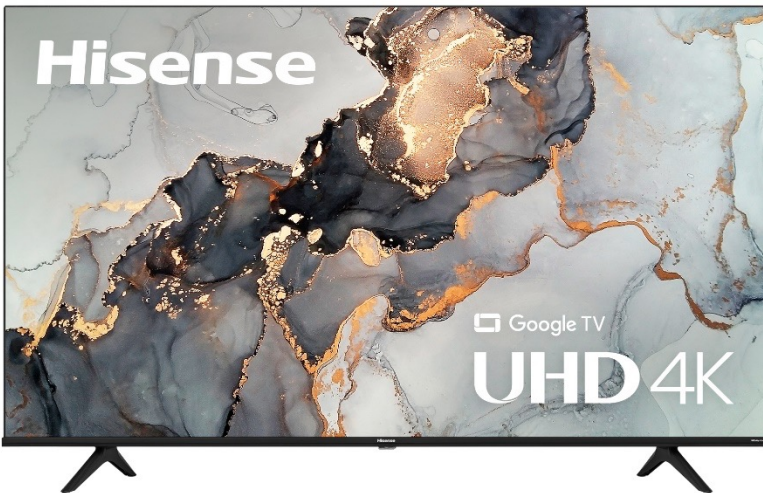

# 4K ULTRAHD

The 2022 Hisense A6 series adds more picture quality enhancements and an operating system upgrade for the perfect 4K fit for consumers looking for options and affordability. Adding FilmMaker Mode reproduces movie content the way the director originally intended and adding Game Mode Plus with variable refresh rate at 4K 60Hz and auto low latency mode keeps the A6 series at pace with next-generation game consoles. The A6 series also maintains DTS Virtual:X audio technology and Chromecast built-in for fuller audio and video casting capabilities. These advancements are available in all sizes and position the A6 series as the “go-to” Hisense television for the perfect 4K fit.