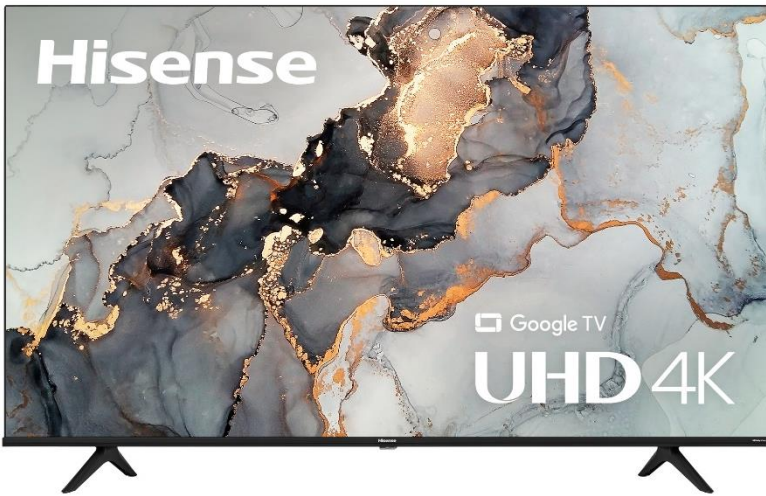

4K ULTRAHD

The 2022 Hisense A6 series adds more picture quality enhancements and an operating system upgrade for the perfect 4K fit for consumers looking for options and affordability. Adding FilmMaker Mode reproduces movie content the way the director originally intended and adding Game Mode Plus with variable refresh rate at 4K 60Hz and auto low latency mode keeps the A6 series at pace with next-generation game consoles. The A6 series also maintains DTS Virtual:X audio technology and Chromecast built-in for fuller audio and video casting capabilities. And exclusively for club members, the A65 offers a 3-year manufacturer's warranty and 6ft. HDMI cable. These advancements are available in all sizes and position the A6 series as the "go-to" Hisense television for the perfect 4K fit.

4K Ultra High Definition

4K resolution improves upon Full High Definition with 3840 x 2160 pixels. More pixels on the screen produces a more clear and succinct picture making content look more realistic and true-to-life. Combined with Hisense's AI UHD Upscaler, non-4K content will get enhanced to near-4K quality.