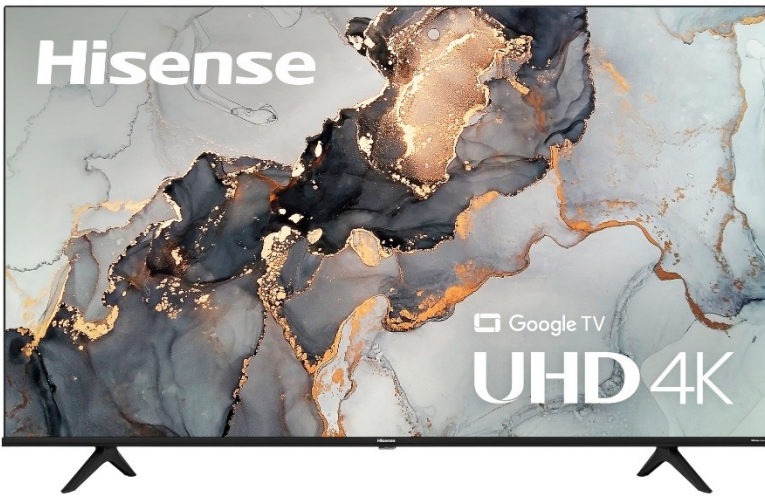

4K ULTRAHD

The 2022 Hisense A6 series adds more picture quality enhancements and an operating system upgrade for the perfect 4K fit for consumers looking for options and affordability. Adding FilmMaker Mode reproduces movie content the way the director originally intended and adding Game Mode Plus with variable refresh rate at 4K 60Hz and auto low latency mode keeps the A6 series at pace with next-generation game consoles. The A6 series also maintains DTS Virtual:X audio technology and Chromecast built-in for fuller audio and video casting capabilities. These advancements are available in all sizes and position the A6 series as the “go-to” Hisense television for the perfect 4K fit.

4K Ultra High Definition

4K resolution improves upon Full High Definition with 3840 x 2160 pixels. More pixels on the screen produces a clearer picture making content look more realistic and true-to-life. Combined with Hisense's AI UHD Upscaler, non-4K content will get enhanced to near-4K quality.