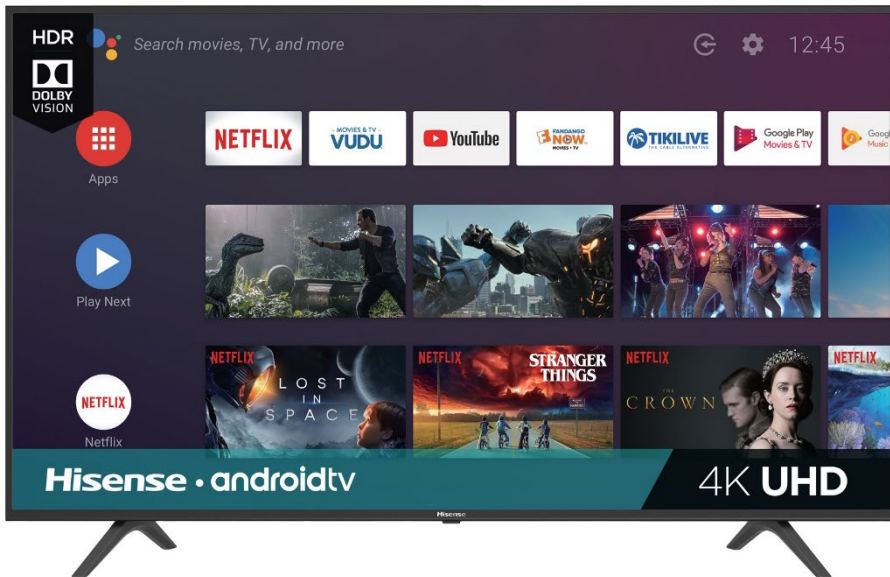

Hisense

4K

65

inches

H6500F Series 4K Hisense Android TV

MODEL 65H6590F

The Smart Upgrade

The H6500F series is as smooth as it is smart, thanks to advanced technologies inside and out. Colors burst off the screen in amazing 4K resolution. And action-packed movies and games don't miss a beat thanks to advanced picture technologies like Motion Rate processing. For a 4K UHD picture, plus incredible content, and convenience, the smart money is on the H6500F. With four times more pixels (8.3 million) than standard high-definition TV, an Android OS with built-in apps and Google Assistant for voice control, the H6500F Series 4K Ultra HD Hisense Android Smart TV sets the standard of what a TV should be.

4K UHD

Delivers more than 4x the resolution of a regular 1080p high-definition screen. Along with over 8 million pixels, inside you'll find a powerful LED backlight at work creating a sharper, more colorful picture.