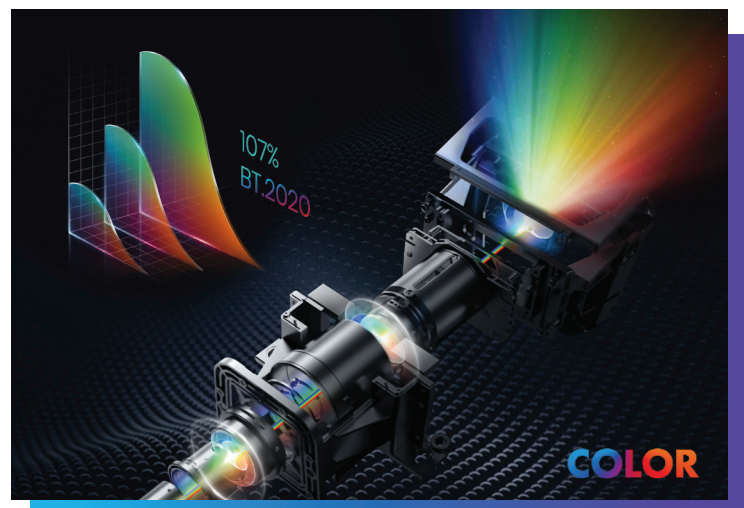

PX1 **TRICHROMA** 100"-120"

Triple-Laser UST Built for Home Cinema

The PX1 features the award-winning triple-laser TriChroma laser engine to achieve full coverage of the BT.2020 color space for a true-to-life picture. With Variable Focus the PX1 delivers a razor-sharp 4K image in sizes from 100 to 120-inches. And with premium features like eARC for lossless audio, Filmmaker Mode, and Auto Low Latency Mode, the PX1 is an Ultra Short Throw projector brimming with immersive entertainment potential.

3 Pure Color Lasers

TriChroma really is R, G, B-eautiful. The PX1 uses pure red, green, and blue lasers to achieve new levels of color performance, reaching 107% of the BT.2020 color space - that's color you've never seen on a display before.

107%

BT.2020 Color

1 Billion

Colors

Immersive Entertainment

Get ready to take movie night, your next streaming binge, or gaming with the boys to a whole new level. With Variable Focus the PX1 can project images from 100 to 120 inches with razor-sharp focus for maximum viewing immersion.

100" ~ 120"

Projection Size

Variable

Focus

Incredible Clarity and Contrast

4K Ultra HD produces over 8 million pixels to create extreme clarity across an extra-large projection. High Dynamic Range expands color and contrast so you can enjoy a stunningly vibrant picture with incredible depth and detail.