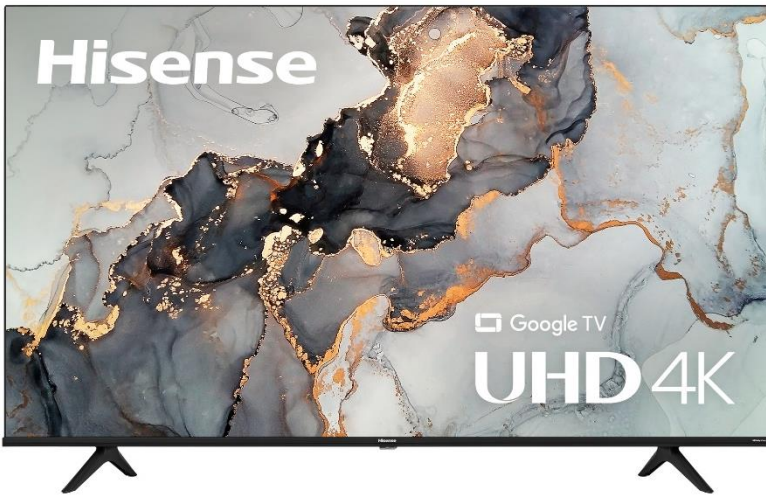

4K ULTRAHD

The 2022 Hisense A6 series adds more picture quality enhancements and an operating system upgrade for the perfect 4K fit for consumers looking for options and affordability. Adding FilmMaker Mode reproduces movie content the way the director originally intended and adding Game Mode Plus with variable refresh rate at 4K 60Hz and auto low latency mode keeps the A6 series at pace with next-generation game consoles. The A6 series also maintains DTS Virtual:X audio technology and Chromecast built-in for fuller audio and video casting capabilities. These advancements are available in all sizes and position the A6 series as the “go-to” Hisense television for the perfect 4K fit.

4K Ultra High Definition

4K resolution improves upon Full High Definition with 3840 x 2160 pixels. More pixels on the screen produces a more clear and succinct picture making content look more realistic and true-to-life. Combined with Hisense’s AI UHD Upscaler, non-4K content will get enhanced to near-4K quality.