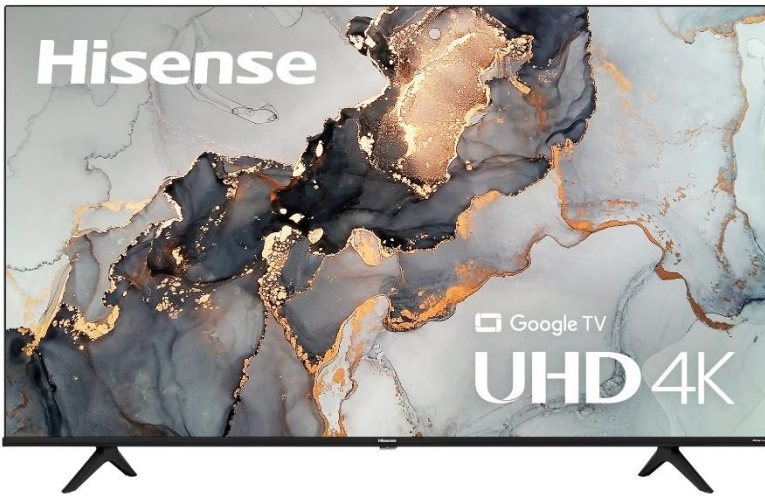

4K ULTRAHD

The 2022 Hisense A6 series adds more picture quality enhancements and an operating system upgrade for the perfect 4K fit for consumers looking for options and affordability. Adding FilmMaker Mode reproduces movie content the way the director originally intended and adding Game Mode Plus with variable refresh rate at 4K 60Hz and auto low latency mode keeps the A6 series at pace with next-generation game consoles. The A6 series also maintains DTS Virtual:X audio technology and Chromecast built-in for fuller audio and video casting capabilities. These advancements are available in all sizes and position the A6 series as the “go-to” Hisense television for the perfect 4K fit.

4K Ultra High Definition

4K resolution improves upon Full High Definition with 3840 x 2160 pixels. More pixels on the screen produces a clearer picture making content look more realistic and true-to-life. Combined with Hisense's AI UHD Upscaler, non-4K content will get enhanced to near-4K quality.