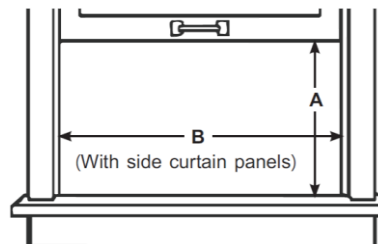

Window Opening

A: 15 1/5" (38.6cm) min

B: 24 9/10" (63.2cm) - 39" (99.1cm)

All product, product specifications, and data are subject to change without notice to improve reliability, function, design or otherwise. ©2021 Hisense USA, All rights reserved

Hisense USA Corporation
7310 McGinnis Ferry Road, Suwanee, GA, 30024
1-888-935-8880
www.hisense-usa.com