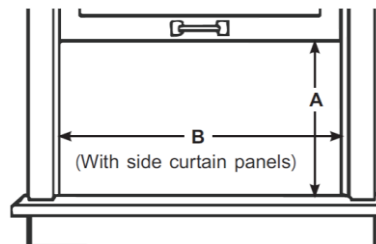

Product Dimensions

Unit Dimension W x H x D (mm)	480×370×545
Net Weight (kg)(fits Not included)	29.9
Unit Dimension W x H x D (inch)	18.890×14.57×21.46
Net Weight (lbs) (fits Not included)	65.9
Product	
Parts & Labor	2 years
UPC	819130029757

Note:

*: Rated Amps(A) / accorded UL 60335 Safety

Product Images

Sleek Design with Touch Control

Window Opening

A: 15 1/5" (38.6cm) min

B: 24 9/10" (63.2cm) - 39" (99.1cm)

All product, product specifications, and data are subject to change without notice to improve reliability, function, design or otherwise. ©2021 Hisense USA, All rights reserved