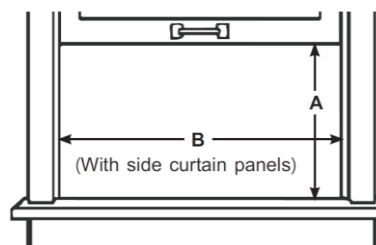

Window Opening

A: 19 1/7" (48.6cm) min

B: 32 1/3" (82.2cm) - 44" (111.8cm)

All product, product specifications, and data are subject to change without notice to improve reliability, function, design or otherwise. ©2021 Hisense USA, All rights reserved

Hisense USA Corporation
7310 McGinnis Ferry Road, Suwanee, GA,30024
1-888-935-8880
www.hisense-usa.com