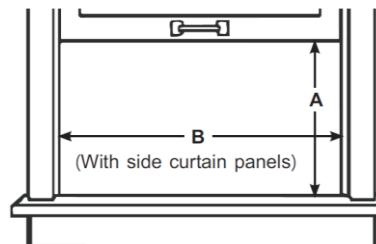

Product Dimensions

Unit Dimension W x H x D (mm)	670*470*670
Net Weight (kg) (fits Not included)	58
Unit Dimension W x H x D (inch)	26.4×18.5×26.4
Net Weight (lbs) (fits Not included)	128
Product	
Parts & Labor	2 years
UPC	819130029917

Note:

*: Rated Amps(A) / accorded UL 60335 Safety

Product Images

Sleek Design with Touch Control

Window Opening

A: 19 1/7" (48.6cm) min

B: 32 1/3" (82.2cm) - 44" (111.8cm)

All product, product specifications, and data are subject to change without notice to improve reliability, function, design or otherwise. ©2021 Hisense USA, All rights reserved