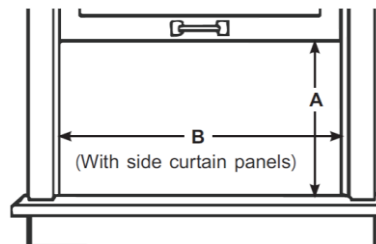

Window Opening

A: 15 1/5" (38.6cm) min

B: 24 9/10" (63.2cm) - 39" (99.1cm)

All product, product specifications, and data are subject to change without notice to improve reliability, function, design or otherwise. ©2021 Hisense USA, All rights reserved

Hisense USA Corporation
7310 McGinnis Ferry Road, Suwanee, GA, 30024
1-888-935-8880
www.hisense-usa.com