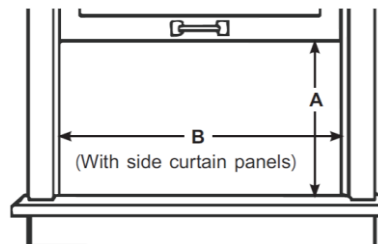

Product Dimensions	
Unit Dimension W x H x D (mm)	480 × 370 × 545
Net Weight (kg)(fits NOT included)	26.7
Unit Dimension WxHxD (inch)	18.90 × 14.57 × 21.46
Net Weight (lbS)(fits NOT included)	58.9
Product	
Parts & Labor	Two years
UPC	819130029542

Note:

*: Rated Amps(A) / accorded UL 60335 Safety

Product Images

Sleek Design with Touch Control

Window Opening

A: 15 1/5" (38.6cm) min

B: 24 9/10" (63.2cm) - 39" (99.1cm)

All product, product specifications, and data are subject to change without notice to improve reliability, function, design or otherwise. ©2021 Hisense USA, All rights reserved