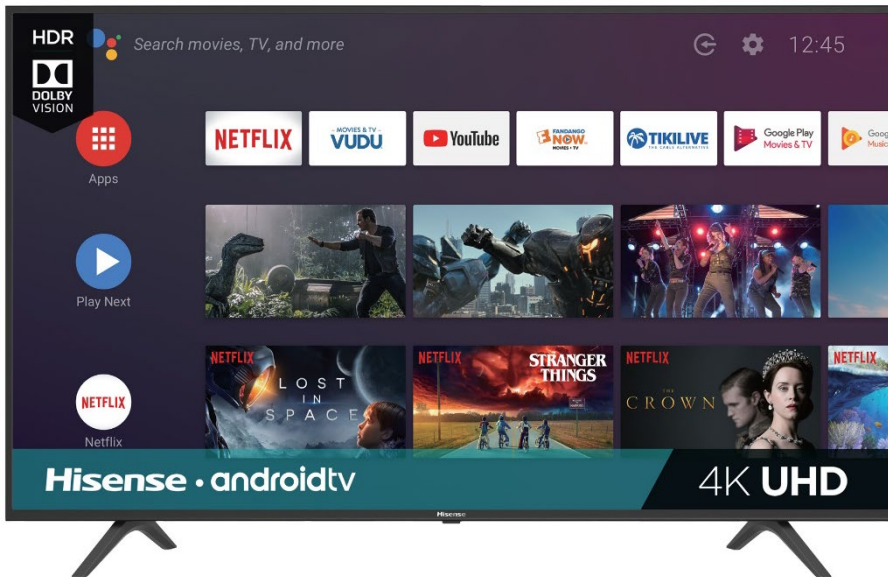

Hisense

4K

55

inches

H6500F Series 4K Hisense Android TV

MODEL 55H6590F

The Smart Upgrade

The H6500F series is as smooth as it is smart, thanks to advanced technologies inside and out. Colors burst off the screen in amazing 4K resolution. And action-packed movies and games don't miss a beat thanks to advanced picture technologies like Motion Rate processing. For a 4K UHD picture, plus incredible content, and convenience, the smart money is on the H6500F. With four times more pixels (8.3 million) than standard high-definition TV, an Android OS with built-in apps and Google Assistant for voice control, the H6500F Series 4K Ultra HD Hisense Android Smart TV sets the standard of what a TV should be.

4K UHD

Delivers more than 4x the resolution of a regular 1080p high-definition screen. Along with over 8 million pixels, inside you'll find a powerful LED backlight at work creating a sharper, more colorful picture.