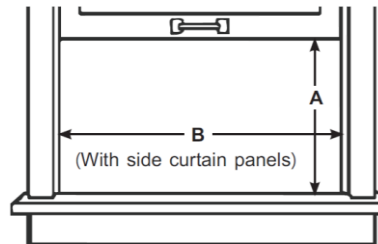

Window Opening

A: 19 1/7" (48.6cm) min

B: 32 1/3" (82.2cm) - 44" (111.8cm)

All product, product specifications, and data are subject to change without notice to improve reliability, function, design or otherwise. ©2021 Hisense USA, All rights reserved

Hisense USA Corporation
7310 McGinnis Ferry Road, Suwanee, GA, 30024
1-888-935-8880
www.hisense-usa.com