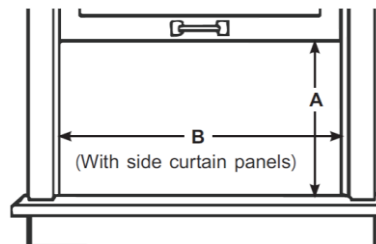

Product Dimensions	
Unit Dimension W x H x D (mm)	673*472*669
Net Weight (kg)(fits NOT included)	58
Unit Dimension WxHxD (inch)	26.50 × 18.58 × 26.34
Net Weight (lbS)(fits NOT included)	128
Product	
Parts & Labor	Two years
UPC	819130029689

NOte:

*: Rated Amps(A) / accorded UL 60335 Safety

Product Images

Sleek Design with Touch Control

Window Opening

A: 19 1/7" (48.6cm) min

B: 32 1/3" (82.2cm) - 44" (111.8cm)

All product, product specifications, and data are subject to change without notice to improve reliability, function, design or otherwise. ©2021 Hisense USA, All rights reserved