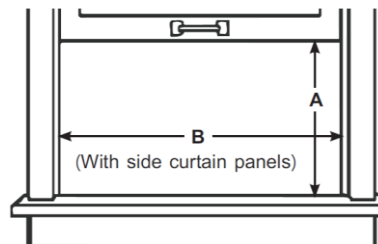

Window Opening

A: 18 1/2" (47cm) min

B: 29 3/5" (75.2cm) - 42 1/10" (106.9cm)

All product, product specifications, and data are subject to change without notice to improve reliability, function, design or otherwise. ©2021 Hisense USA, All rights reserved

Hisense USA Corporation
7310 McGinnis Ferry Road, Suwanee, GA, 30024
1-888-935-8880
www.hisense-usa.com