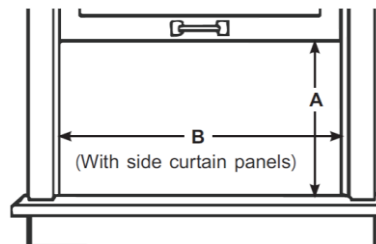

Product Dimensions

Unit Dimension W x H x D (mm)	480×370×545
Net Weight (kg) (fits Not included)	30.6
Unit Dimension W x H x D (inch)	18.90×14.57×21.46
Net Weight (lbs) (fits Not included)	67.5
Product	
Parts & Labor	2 years
UPC	819130029672

Note:

*: Rated Amps(A) / accorded UL 60335 Safety

Product Images

Sleek Design with Touch Control

Window Opening

A: 15 1/5" (38.6cm) min

B: 24 9/10" (63.2cm) - 39" (99.1cm)

All product, product specifications, and data are subject to change without notice to improve reliability, function, design or otherwise. ©2021 Hisense USA, All rights reserved