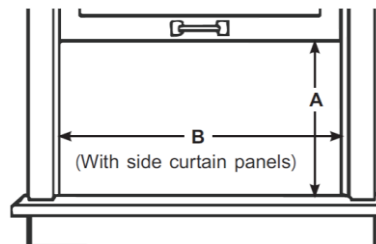

Note:

*: Rated Amps(A) / accorded UL 60335 Safety

Product Images

Sleek Design with Touch Control

Window Opening

A: 15 1/5" (38.6cm) min

B: 24 9/10" (63.2cm) - 39" (99.1cm)

All product, product specifications, and data are subject to change without notice to improve reliability, function, design or otherwise. ©2021 Hisense USA, All rights reserved