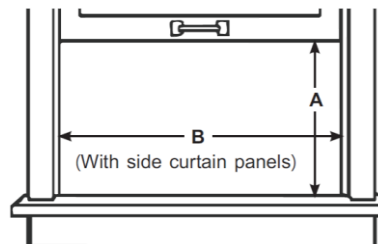

Window Opening

A: 13 3/5" (34.5cm) min

B: 24 1/2" (62.2cm) - 39" (99.1cm)

All product, product specifications, and data are subject to change without notice to improve reliability, function, design or otherwise. ©2021 Hisense USA, All rights reserved

Hisense USA Corporation
7310 McGinnis Ferry Road, Suwanee, GA, 30024
1-888-935-8880
www.hisense-usa.com