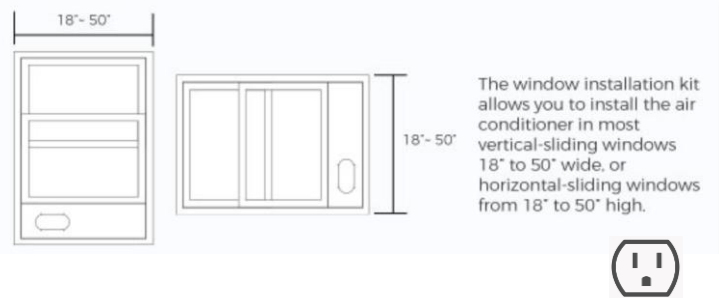

All product, product specifications, and data are subject to change without notice to improve reliability, function, design or otherwise.

©2021 Hisense USA. All rights reserved

Hisense USA Corporation
7310 McGinnis Ferry Road, Suwanee, GA, 30024
1-877-465-3566
www.hisense-usa.com