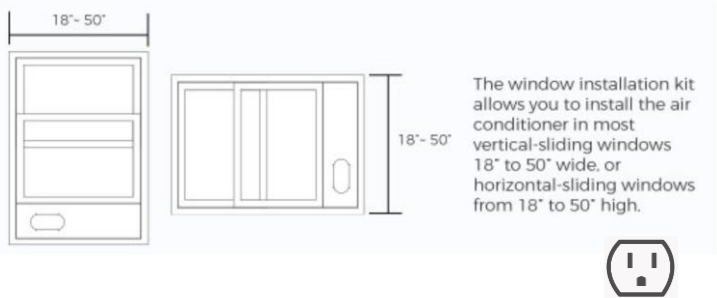

All product, product specifications, and data are subject to change without notice to improve reliability, function, design or otherwise.

©2021 Hisense USA. All rights reserved

Hisense USA Corporation
7310 McGinnis Ferry Road, Suwanee, GA, 30024
1-877-465-3566
www.hisense-usa.com