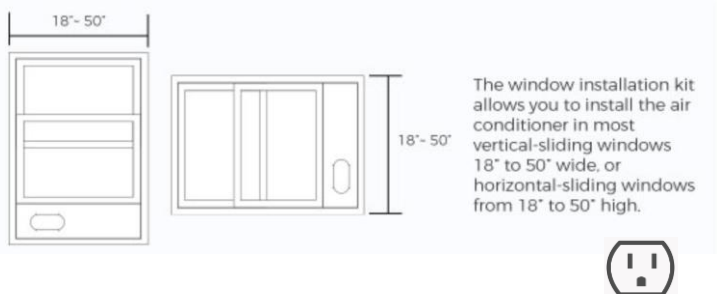

Window Size

All product, product specifications, and data are subject to change without notice to improve reliability, function, design or otherwise.

©2021 HisenseUSA. All rights reserved

HisenseUSA Corporation
7310 McGinnis Ferry Road, Suwanee, GA, 30024
1-877-465-3566
www.hisense-usa.com