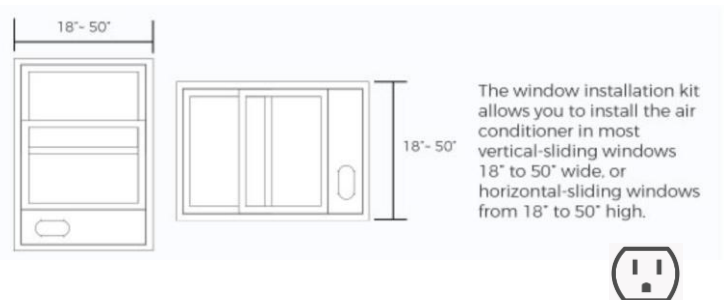

Window Size

All product, product specifications, and data are subject to change without notice to improve reliability, function, design or otherwise.

©2021 Hisense USA. All rights reserved

Hisense USA Corporation
7310 McGinnis Ferry Road, Suwanee, GA, 30024
1-877-465-3566
www.hisense-usa.com