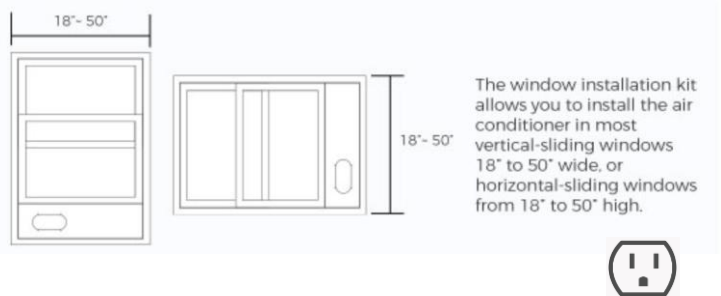

Window Size

All product, product specifications, and data are subject to change without notice to improve reliability, function, design or otherwise.

©2021 HisenseUSA. All rights reserved

HisenseUSA Corporation
7310 McGinnis Ferry Road, Suwanee, GA, 30024
1-877-465-3566
www.hisense-usa.com