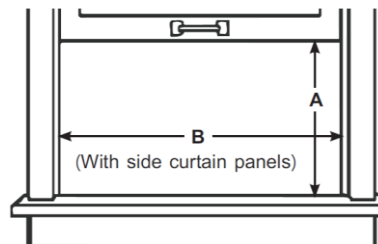

Product Dimensions

Unit Dimension W x H x D (mm)	470 × 330 × 445
Net Weight (kg)(fits NOT included)	22.5
Unit Dimension WxHxD (inch)	19.7 × 15.2 × 21.7
Net Weight (lbs)(fits NOT included)	49.6
Product	
Parts & Labor	Two years
UPC	819130029825

NOte:

*: Rated Amps(A) / accorded UL 60335 Safety

Product Images

Sleek Design with Touch Control

Window Opening

A: 13 3/5" (34.5cm) min

B: 24 1/2" (62.2cm) - 39"
(99.1cm)

All product, product specifications, and data are subject to change without notice to improve reliability, function, design or otherwise. ©2021 Hisense USA, All rights reserved