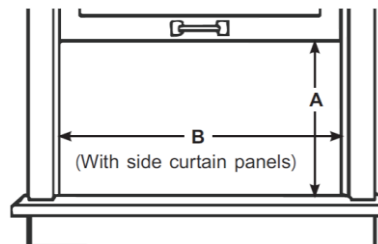

Product Dimensions

Unit Dimension W x H x D (mm)	470×330×445
Net Weight (kg)(fits Not included)	22.5
Unit Dimension W x H x D (inch)	19.7×15.2×21.7
Net Weight (lbs) (fits Not included)	49.6
Product	
Parts & Labor	2 years
UPC	819130029825

Note:

*: Rated Amps(A) / accorded UL 60335 Safety

Product Images

Sleek Design with Touch Control

Window Opening

A: 13 3/5" (34.5cm) min

B: 24 1/2" (62.2cm) - 39"
(99.1cm)

All product, product specifications, and data are subject to change without notice to improve reliability, function, design or otherwise. ©2021 Hisense USA, All rights reserved