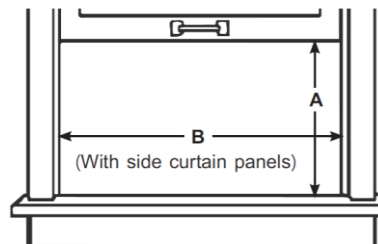

Product Dimensions	
Unit Dimension W x H x D (mm)	470×330×445
Net Weight (kg) (fits Not included)	21.4
Unit Dimension W x H x D (inch)	18.50×12.99×17.52
Net Weight (lbs) (fits Not included)	47.2
Product	
Parts & Labor	2 years
UPC	819130029771

Note:

*: Rated Amps(A) / accorded UL 60335 Safety

Product Images

Sleek Design with Touch Control

Window Opening

A: 13 3/5" (34.5cm) min

B: 24 1/2" (62.2cm) - 39"
(99.1cm)

All product, product specifications, and data are subject to change without notice to improve reliability, function, design or otherwise. ©2021 Hisense USA, All rights reserved