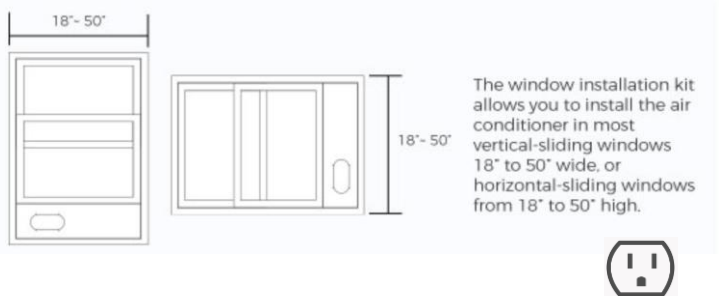

Window Size

All product, product specifications, and data are subject to change without notice to improve reliability, function, design or otherwise.

©2021 HisenseUSA. All rights reserved

HisenseUSA Corporation
7310 McGinnis Ferry Road, Suwanee, GA, 30024
1-877-465-3566
www.hisense-usa.com