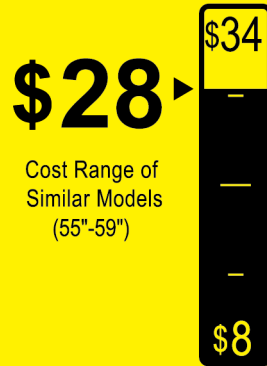

Federal law prohibits removal of this label before consumer purchase.

ENERGY GUIDE

Television

HISENSE ELECTRIC CO., LTD.
Model 55H8F

Estimated Yearly Energy Cost

- Based on 12 cents per kWh and 5 hours use per day
- Estimated yearly electricity use of this model: 233 kWh
- **Your cost depends on your utility rates and use.**