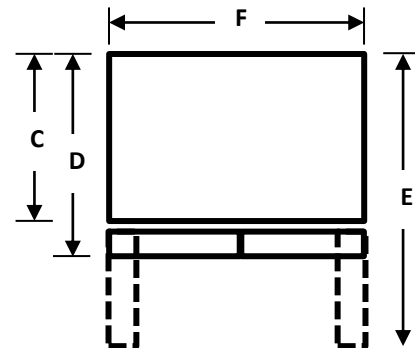

TOP VIEW

All product, product specifications, and data are subject to change without notice to improve reliability, function, design or otherwise.
©2020 Hisense USA. All rights reserved

Hisense USACorporation
7310 McGinnis Ferry Road, Suwanee, GA, 30024
1-877-465-3566
www.hisense-usa.com