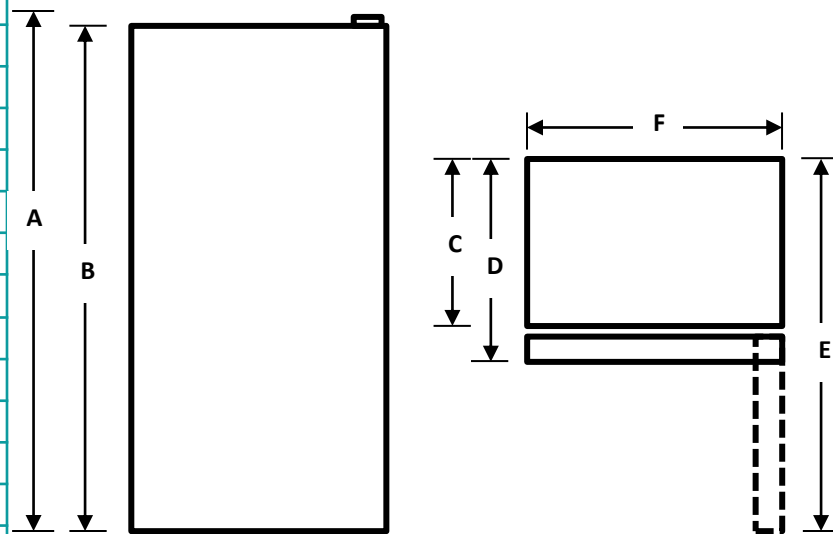

TECHNICAL SPECIFICATIONS

Performance	
Model#	HUF210N6AWD
Total Capacity (Ft³)	21.2
Refrigerator/ Freezer Capacity(Ft³)	0 / 21.2
Counter-Depth	No
Energy Efficiency Class	DOE
Evaporator	Single
Noise Level (dB(A))	47
General Features	
Control Type	Electronic
Super Freeze	No
Super cool	No
Energy saver	No
Door Alarm	No
Number of Doors	1
Reversible Doors	Yes
Door Design	Flat
Handle	Grip
Door Material	White PCM
Refrigerant	R600a
Freezer Compartment	
Temperature Range	-11.2 ~ 6.8 F
Air Flow	Multi-Air Flow
Shelf	4 Full Width Wire
Door Bins	5 Full Width Bins
Door Bin Color	White Opaque
Storage Drawer	2 Full Width Storage
Lighting	LED Top
Leveling Leg	Yes
Carton Dimensions (WxDxH)(in.)	34.65 X 30.59 X 81.61
Net Weight/Gross Weight (lbs.)	215/222
UPC Code	819130029016

INSTALLATION DIMENSION

Overall Dimension	Height to top of hinge(in.) A	76.38
	Height to top of case(in.) B	????
	Case depth without door(in.) C	????
	Case depth with door(in.) D	28.86
	Depth with fresh door open 90 degree (in.) E	59.45
	Width(in.) F	32.68
Air Clearance	Each side(in.)	3.9
	Top(in.)	3.9
	Back(in.)	3.0

FRONT VIEW

TOP VIEW

All product, product specifications, and data are subject to change without notice to improve reliability, function, design or otherwise.
©2020 Hisense USA. All rights reserved

Hisense USACorporation
7310 McGinnis Ferry Road, Suwanee, GA. 30024
1-877-465-3566
www.hisense-usa.com