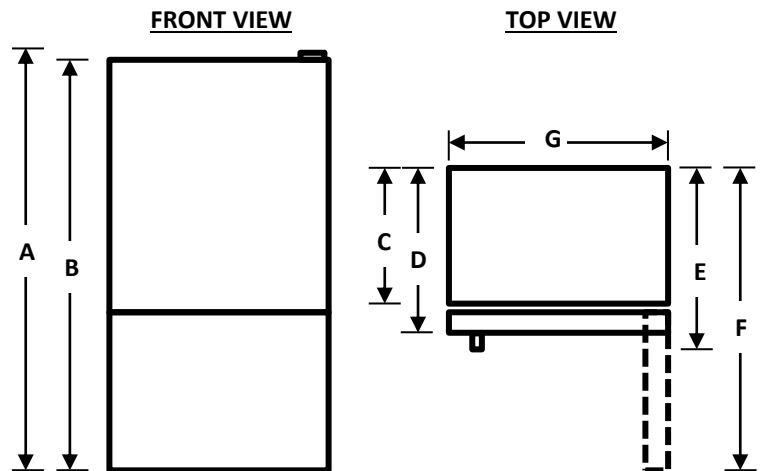

# Hisense

**20.9**  
CU.FT.

**FULL SIZE REFRIGERATOR**

Model HRB208N6BSE

- This Hisense 20.9-cu ft full size capacity refrigerator is sold exclusively at Lowe's.
- Anti-fingerprint stainless steel exterior resists fingerprints and makes cleaning this refrigerator easy – no special cleaners required!
- Produces up to 3 pounds of ice with easy freezer access.
- Adjustable gallon storage bins allow you to put gallon of milk on the door for easy access and leaving more room for fresh food storage inside the refrigerator.
- LED lighting in both the freezer and refrigerator helps you easily find whatever you're looking for, even in the dark.
- Full width pantry drawer and two humidity-controlled crispers allow you to provide the optimum condition for storing your produce.
- Easy -to-control display allows you to quickly select the desired temperature for each compartment.
- Reliable quality with Energy Star and a long lasting 2-year

**Automatic Icemaker in Freezer**

**Fingerprint Resistant**

**LED Lighting**

**Gallen Door Storage**

With its 30.0" width and standard depth cabinet, the Hisense HRB208N6BSE has full size capacity to maximize your storage performance. The gallon storage bins, full width pantry drawer and bright LED lighting make it easy & quick to find food. The two-humidity fruit & vegetable drawers help keep your food fresher longer. The high-capacity automatic icemaker makes ice anytime.

#### INSTALLATION DIMENSION

Overall Dimension	Height to top of hinge(in.) <b>A</b>	66.9
	Height to top of case(in.) <b>B</b>	64.8
	Case depth without door(in.) <b>C</b>	30.3
	Case depth with door(in.) <b>D</b>	34.2
	Depth with fresh door open 90 degree (in.) <b>E</b>	61.9
	Width(in.) <b>F</b>	29.9
Air Clearance	Each side(in.)	2.0
	Top(in.)	0.5
	Back(in.)	2.0