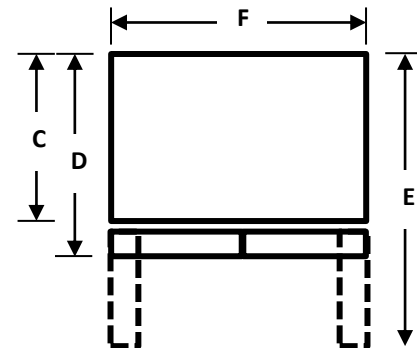

TOP VIEW

All product, product specifications, and data are subject to change without notice to improve reliability, function, design or otherwise.
©2020 Hisense USA. All rights reserved

Hisense USACorporation
7310 McGinnis Ferry Road, Suwanee, GA, 30024
1-877-465-3566
www.hisense-usa.com