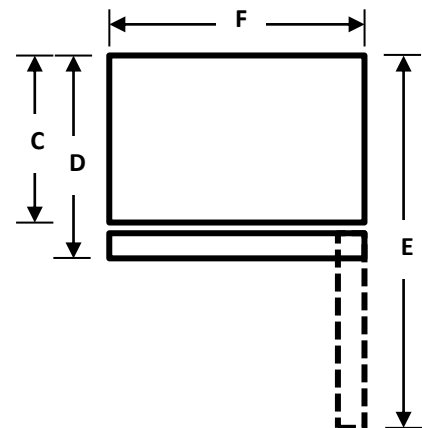

TOP VIEW

Icemaker Kit is available
Model Number: HIMIT30G01

All product, product specifications, and data are subject to change without notice to improve reliability, function, design or otherwise.
©2020 Hisense USA. All rights reserved

Hisense USA Corporation
7310 McGinnis Ferry Road, Suwanee, GA. 30024
1-877-465-3566
www.hisense-usa.com