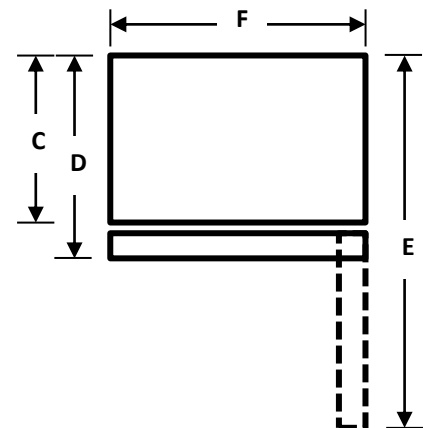

TOP VIEW

Icemaker Kit is available
Model Number: HIMIT30G01

All product, product specifications, and data are subject to change without notice to improve reliability, function, design or otherwise.
©2020 Hisense USA. All rights reserved

Hisense USA Corporation
7310 McGinnis Ferry Road, Suwanee, GA. 30024
1-877-465-3566
www.hisense-usa.com