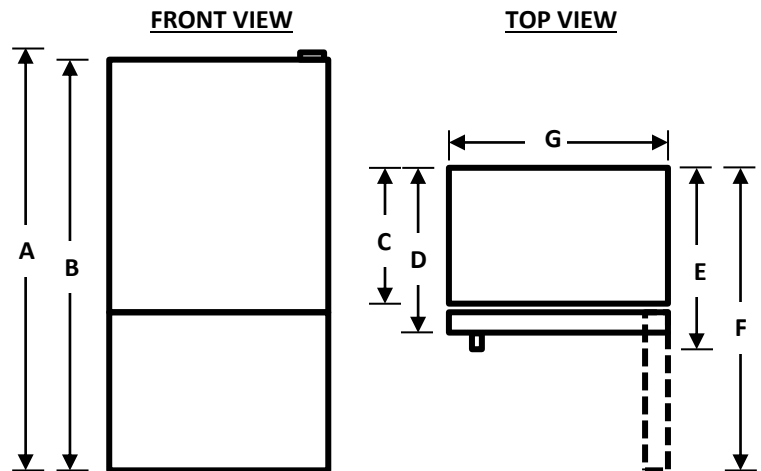

True Counter Depth Size

Full-width Crisper Drawer

LED Lighting

Gallen Door Storage

With its modern clean design, the Hisense HRB171N6AWE is slim enough to fit 33 In.-width spaces and give any kitchen a more premium look. The counter-depth design give the refrigerator a more built-in look. Gallon door storage keeps frequently used items within easy reach . LED lighting brightens the interior, helping you find what you're looking for. Two full-width freezer drawers make it easy to organize the frozen foods.

TECHNICAL SPECIFICATIONS

Performance	
Total Capacity (Ft ³)	17.1
Refrigerator/ Freezer Capacity(Ft ³)	12.15 / 4.95
Counter-Depth	Yes
Energy Efficiency Class	E/Star
Evaporator	Single
Noise Level (dB(A))	43
General Features	
Control Type	Electronic
Super Freeze	Yes
Super cool	Yes
Energy saver	Yes
Door Alarm	Yes
Number of Doors	2
Reversible Doors	Yes
Door Design	Flat
Handle	Grip
Door Material	Stainless Steel
Leveling Legs	Yes
Refrigerant	R600a
Refrigeration Compartment	
Temperature Range	36°F to 46°F
Air Flow	Multi-Air Flow
Shelf	3 Full Width Glass
Door Bins	4 Half and 1 Full Gallon Bin
Door Bin Color	Transparent
Storage Drawer	1 Full Width Crispers
Lighting	LED Top
Freezer Compartment	
Temperature Range	-11°F to 5°F
Drawers	2 Full Extension
Drawer Shelf	No
Ice Maker	No
Lighting	No
Product	
Carton Dimensions (WxDxH)(in.)	33.15 X 28.70 X 71.62
Net Weight/Gross Weight (lbs.)	202/216
UPC Code	819130028965

INSTALLATION DIMENSION

Overall Dimension	Height to top of hinge(in.) A	69.10
	Height to top of case(in.) B	68.50
	Case depth without door(in.) C	23.62
	Case depth with door(in.) D	27.01
	Case depth with door handle (in.) E	28.94
	Depth with door open 90 degree (in.) F	55.79
	Width(in.) G	31.10
Air Clearance	Each side(in.)	3.9
	Top(in.)	3.9
	Back(in.)	3.0