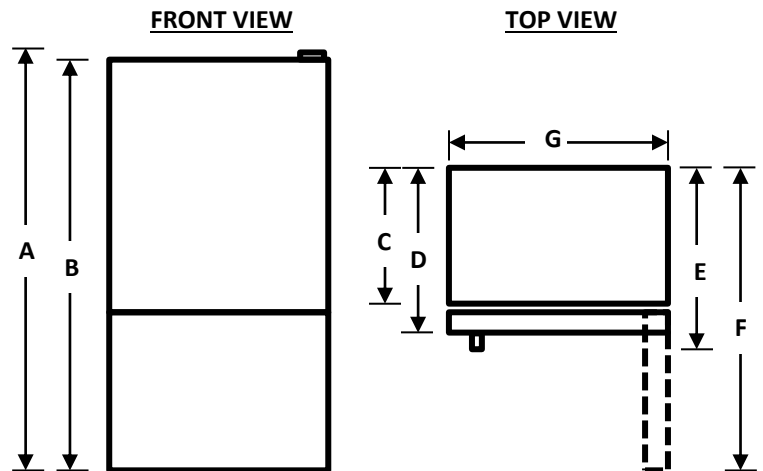

True Counter Depth Size

Full-width Crisper Drawer

LED Lighting

Gallon Door Storage

With its modern clean design, the Hisense HRB171N6ABE is slim enough to fit 33 In.-width spaces and give any kitchen a more premium look. The counter-depth design give the refrigerator a more built-in look. Gallon door storage keeps frequently used items within easy reach . LED lighting brightens the interior, helping you find what you're looking for. Two full-width freezer drawers make it easy to organize the frozen foods.

TECHNICAL SPECIFICATIONS

Performance	
Total Capacity (Ft ³)	17.1
Refrigerator/ Freezer Capacity(Ft ³)	12.15 / 4.95
Counter-Depth	Yes
Energy Efficiency Class	E/Star
Evaporator	Single
Noise Level (dB(A))	43
General Features	
Control Type	Electronic
Super Freeze	Yes
Super cool	Yes
Energy saver	Yes
Door Alarm	Yes
Number of Doors	2
Reversible Doors	Yes
Door Design	Flat
Handle	Grip
Door Material	Stainless Steel
Leveling Legs	Yes
Refrigerant	R600a
Refrigeration Compartment	
Temperature Range	36°F to 46°F
Air Flow	Multi-Air Flow
Shelf	3 Full Width Glass
Door Bins	4 Half and 1 Full Gallon Bin
Door Bin Color	Transparent
Storage Drawer	1 Full Width Crispers
Lighting	LED Top
Freezer Compartment	
Temperature Range	-11°F to 5°F
Drawers	2 Full Extension
Drawer Shelf	No
Ice Maker	No
Lighting	No
Product	
Carton Dimensions (WxDxH)(in.)	33.15 X 28.70 X 71.62
Net Weight/Gross Weight (lbs.)	202/216
UPC Code	819130028972

INSTALLATION DIMENSION

Overall Dimension	Height to top of hinge(in.) A	69.10
	Height to top of case(in.) B	68.50
	Case depth without door(in.) C	23.62
	Case depth with door(in.) D	27.01
	Case depth with door handle (in.) E	28.94
	Depth with door open 90 degree (in.) F	55.79
	Width(in.) G	31.10
Air Clearance	Each side(in.)	3.9
	Top(in.)	3.9
	Back(in.)	3.0