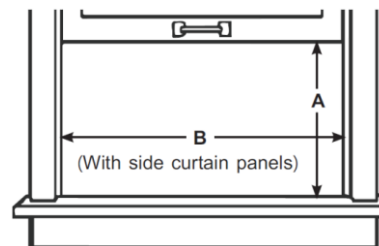

Product Dimensions	
Unit Dimension W x H x D (mm)	406 x 300 x 345
Net Weight (Kg)	17.5
Unit Dimension W x H x D (inch)	16 x 11.8 x 13.6
Net Weight (lbs)	38.6
Product	
Parts & Labor	2 years
UPC	819130027524

Note:

*: Rated Amps(A) / accorded UL 60335 Safety

Product Images

Sleek Design with Touch Control

Window Opening

A: 12 2/5" (31.5 cm) min

B: 22" (56 cm) - 37 4/5" (96 cm)

All product, product specifications, and data are subject to change without notice to improve reliability, function, design or otherwise. ©2021 Hisense USA, All rights reserved