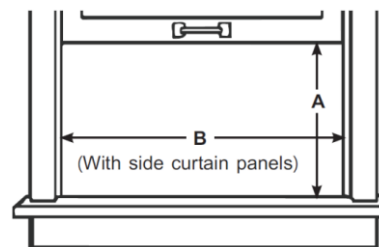

Product Dimensions

Unit Dimension Wx Hx D (mm)	470 x 330 x 445
Net Weight (Kg)	22
Unit Dimension WxHxD (inch)	18.5 x 13 x 17.5
Net Weight (lbs)	48.5
Product	
Parts & Labor	2 years
UPC	819130028941

Note:

*: Rated Amps(A) / accorded UL 60335 Safety

Product Images

Sleek Design with Touch Control

Window Opening

A: 13 3/5" (34.5cm) min
 B: 24 1/2" (62.2cm) - 39" (99.1cm)

All product, product specifications, and data are subject to change without notice to improve reliability, function, design or otherwise. ©2021 Hisense USA, All rights reserved