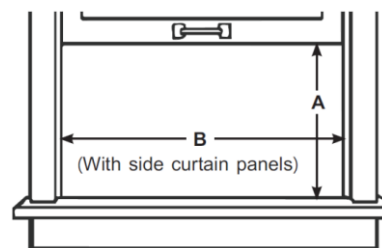

Product Dimensions

Unit Dimension Wx Hx D (mm)	670 x 470 x 670
Net Weight (Kg)	61
Unit Dimension WxHxD (inch)	26.4 x 18.5 x 26.4
Net Weight (lbs)	134.5
Product	
Parts & Labor	2 years
UPC	819130028033

Product Images

Sleek Design with Touch Control

Window Opening

A: 19 1/7" (48.6cm) min
 B: 32 1/3" (82.2cm) - 44" (111.8cm)

All product, product specifications, and data are subject to change without notice to improve reliability, function, design or otherwise. ©2021 Hisense USA, All rights reserved